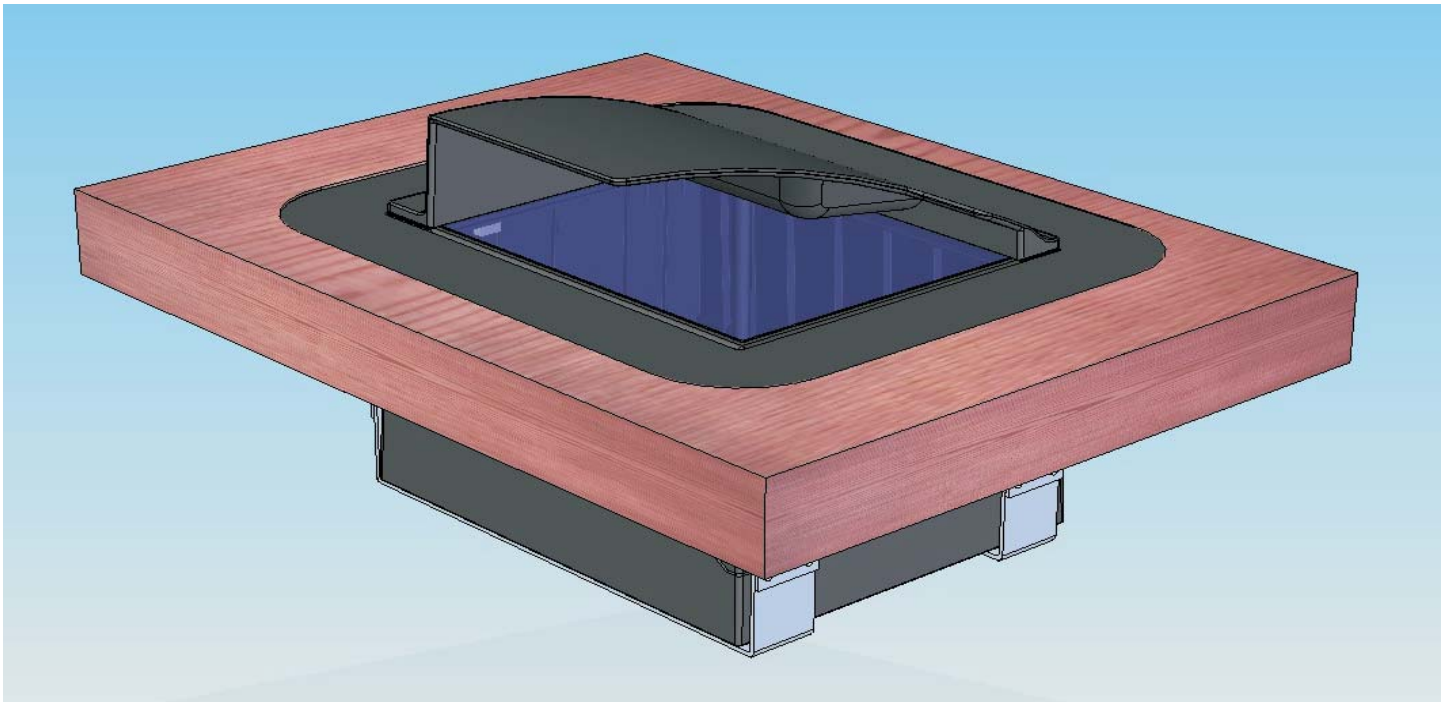

PRMc Table Frame

The Table Frame ensures firm and solid integration of every* PRMc devices into wooden table or alternatively in e-gates. The supported thickness of the table plate is up to 40mm.

** PRMc readers with SmartCard feature may not possible to be integrated, please consult with ARH Support Team.*