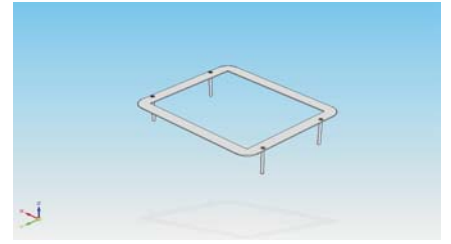

PRMc Table Frame

The Table Frame ensures firm and solid integration of every* PRMc devices into wooden table or alternatively in e-gates. The supported thickness of the table plate is up to 40mm.

** PRMc readers with SmartCard feature may not possible to be integrated, please consult with ARH Support Team.*