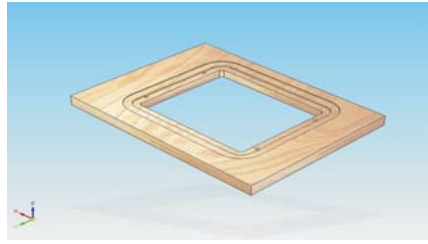

PRMc Table Frame

The Table Frame ensures firm and solid integration of every* PRMc devices into wooden table or alternatively in e-gates. The supported thickness of the table plate is up to 40mm.

** PRMc readers with SmartCard feature may not possible to be integrated, please consult with ARH Support Team.*