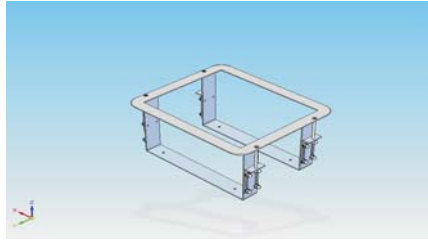

PRMc Table Frame

The Table Frame ensures firm and solid integration of every* PRMc devices into wooden table or alternatively in e-gates. The supported thickness of the table plate is up to 40mm.

** PRMc readers with SmartCard feature may not possible to be integrated, please consult with ARH Support Team.*