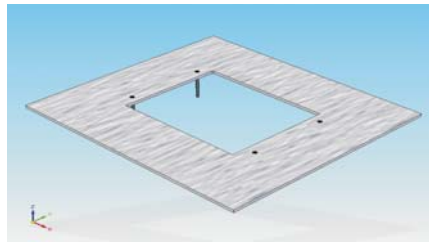

PRMc Table Frame

* PRMc readers with SmartCard feature may not possible to be integrated, please consult with ARH Support Team.

ARH Inc.

H-1126 Budapest, Királyhágó tér 8-9. Hungary
Phone: +36 1 201 9650 • Fax: +36 1 201 9651
www.arhungary.hu • E-mail: moreinfo@arhungary.hu