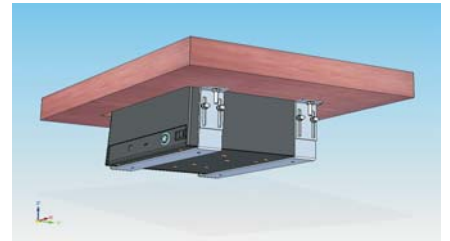

PRMc Table Frame

* PRMc readers with SmartCard feature may not possible to be integrated, please consult with ARH Support Team.

ARH Inc.

H-1126 Budapest, Királyhágó tér 8-9. Hungary
Phone: +36 1 201 9650 • Fax: +36 1 201 9651
www.arhungary.hu • E-mail: moreinfo@arhungary.hu