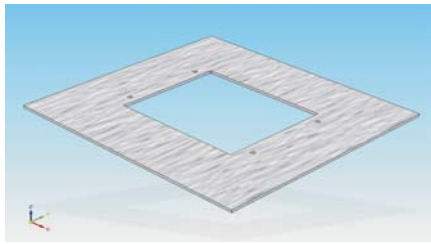

PRMc Table Frame

* PRMc readers with SmartCard feature may not possible to be integrated, please consult with ARH Support Team.

ARH Inc.

H-1126 Budapest, Királyhágó tér 8-9. Hungary
Phone: +36 1 201 9650 • Fax: +36 1 201 9651
www.arhungary.hu • E-mail: moreinfo@arhungary.hu