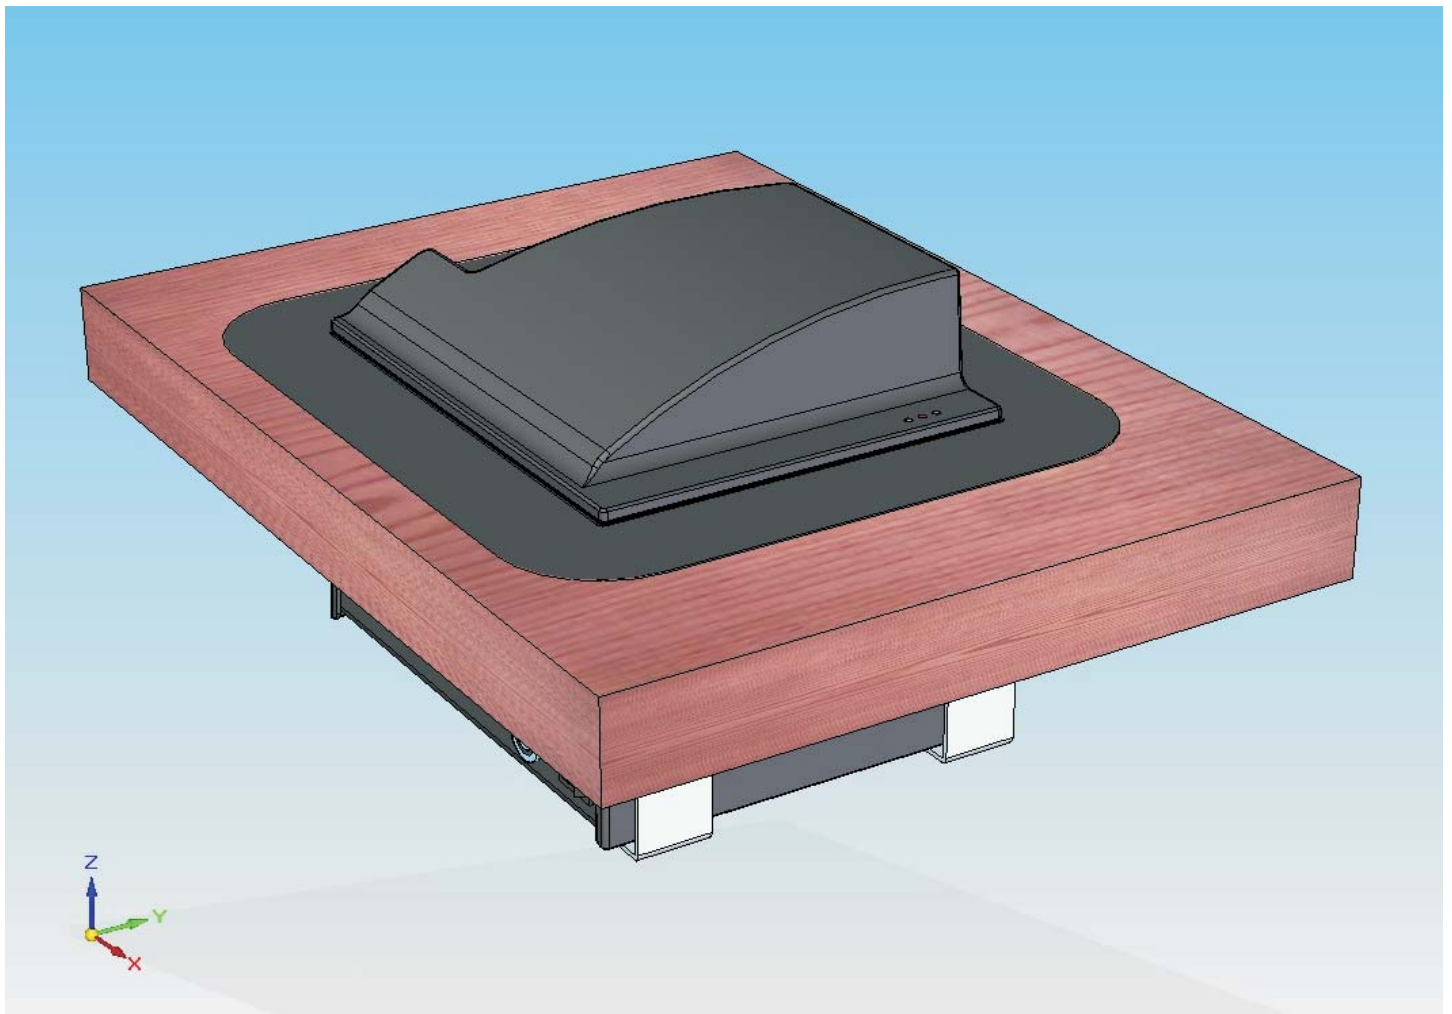

PRMc Table Frame

* PRMc readers with SmartCard feature may not possible to be integrated, please consult with ARH Support Team.

ARH Inc.

H-1126 Budapest, Királyhágó tér 8-9. Hungary
Phone: +36 1 201 9650 • Fax: +36 1 201 9651
www.arhungary.hu • E-mail: moreinfo@arhungary.hu