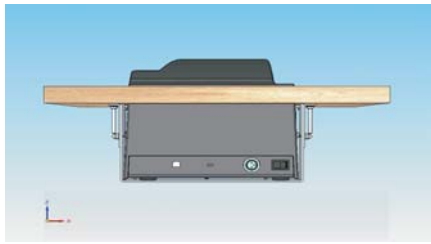

PRMc Table Frame

* PRMc readers with SmartCard feature may not possible to be integrated, please consult with ARH Support Team.

ARH Inc.

H-1126 Budapest, Királyhágó tér 8-9. Hungary
Phone: +36 1 201 9650 • Fax: +36 1 201 9651
www.arhungary.hu • E-mail: moreinfo@arhungary.hu