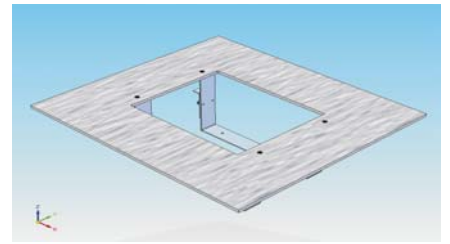

PRMc Table Frame

* PRMc readers with SmartCard feature may not possible to be integrated, please consult with ARH Support Team.

ARH Inc.

H-1126 Budapest, Királyhágó tér 8-9. Hungary
Phone: +36 1 201 9650 • Fax: +36 1 201 9651
www.arhungary.hu • E-mail: moreinfo@arhungary.hu