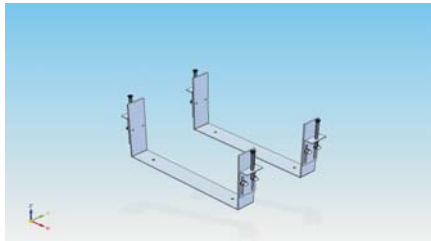

PRMc Table Frame

* PRMc readers with SmartCard feature may not possible to be integrated, please consult with ARH Support Team.

ARH Inc.

H-1126 Budapest, Királyhágó tér 8-9. Hungary
Phone: +36 1 201 9650 • Fax: +36 1 201 9651
www.arhungary.hu • E-mail: moreinfo@arhungary.hu