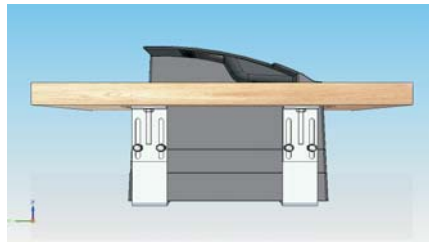

PRMc Table Frame

* PRMc readers with SmartCard feature may not possible to be integrated, please consult with ARH Support Team.

ARH Inc.

H-1126 Budapest, Királyhágó tér 8-9. Hungary
Phone: +36 1 201 9650 • Fax: +36 1 201 9651
www.arhungary.hu • E-mail: moreinfo@arhungary.hu