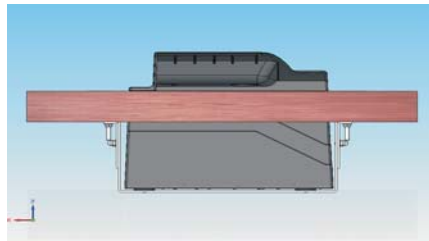

PRMc Table Frame

* PRMc readers with SmartCard feature may not possible to be integrated, please consult with ARH Support Team.

ARH Inc.

H-1126 Budapest, Királyhágó tér 8-9. Hungary
Phone: +36 1 201 9650 • Fax: +36 1 201 9651
www.arhungary.hu • E-mail: moreinfo@arhungary.hu