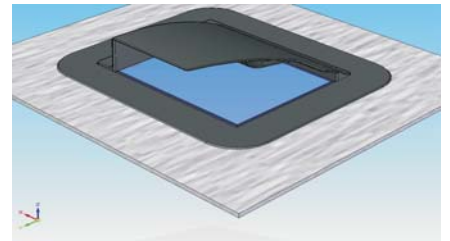

PRMc Table Frame

* PRMc readers with SmartCard feature may not possible to be integrated, please consult with ARH Support Team.

ARH Inc.

H-1126 Budapest, Királyhágó tér 8-9. Hungary
Phone: +36 1 201 9650 • Fax: +36 1 201 9651
www.arhungary.hu • E-mail: moreinfo@arhungary.hu