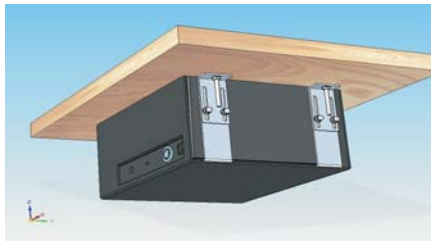

PRMc Table Frame

* PRMc readers with SmartCard feature may not possible to be integrated, please consult with ARH Support Team.

ARH Inc.

H-1126 Budapest, Királyhágó tér 8-9. Hungary
Phone: +36 1 201 9650 • Fax: +36 1 201 9651
www.arhungary.hu • E-mail: moreinfo@arhungary.hu