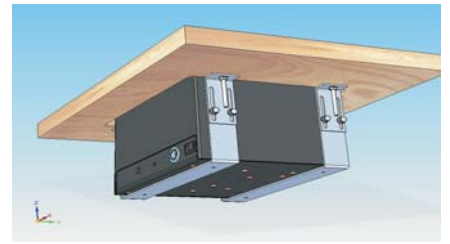

PRMc Table Frame

* PRMc readers with SmartCard feature may not possible to be integrated, please consult with ARH Support Team.

ARH Inc.

H-1126 Budapest, Királyhágó tér 8-9. Hungary
Phone: +36 1 201 9650 • Fax: +36 1 201 9651
www.arhungary.hu • E-mail: moreinfo@arhungary.hu