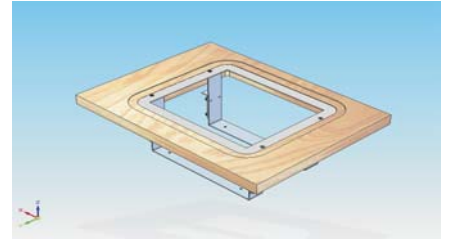

PRMc Table Frame

The Table Frame ensures firm and solid integration of every* PRMc devices into wooden table or alternatively in e-gates. The supported thickness of the table plate is up to 40mm.

** PRMc readers with SmartCard feature may not possible to be integrated, please consult with ARH Support Team.*