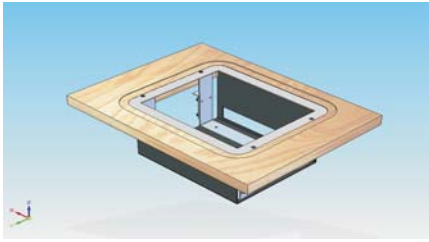

PRMc Table Frame

The Table Frame ensures firm and solid integration of every* PRMc devices into wooden table or alternatively in e-gates. The supported thickness of the table plate is up to 40mm.

** PRMc readers with SmartCard feature may not possible to be integrated, please consult with ARH Support Team.*