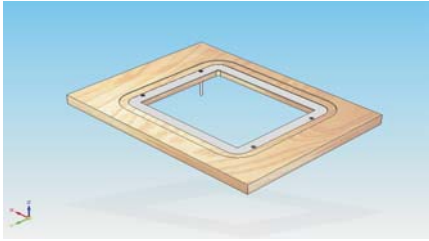

PRMc Table Frame

The Table Frame ensures firm and solid integration of every* PRMc devices into wooden table or alternatively in e-gates. The supported thickness of the table plate is up to 40mm.

** PRMc readers with SmartCard feature may not possible to be integrated, please consult with ARH Support Team.*