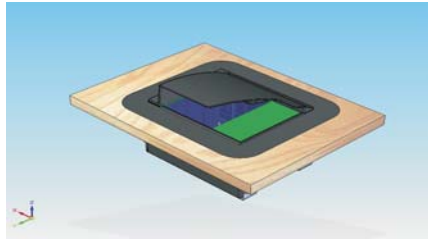

PRMc Table Frame

The Table Frame ensures firm and solid integration of every* PRMc devices into wooden table or alternatively in e-gates. The supported thickness of the table plate is up to 40mm.

** PRMc readers with SmartCard feature may not possible to be integrated, please consult with ARH Support Team.*