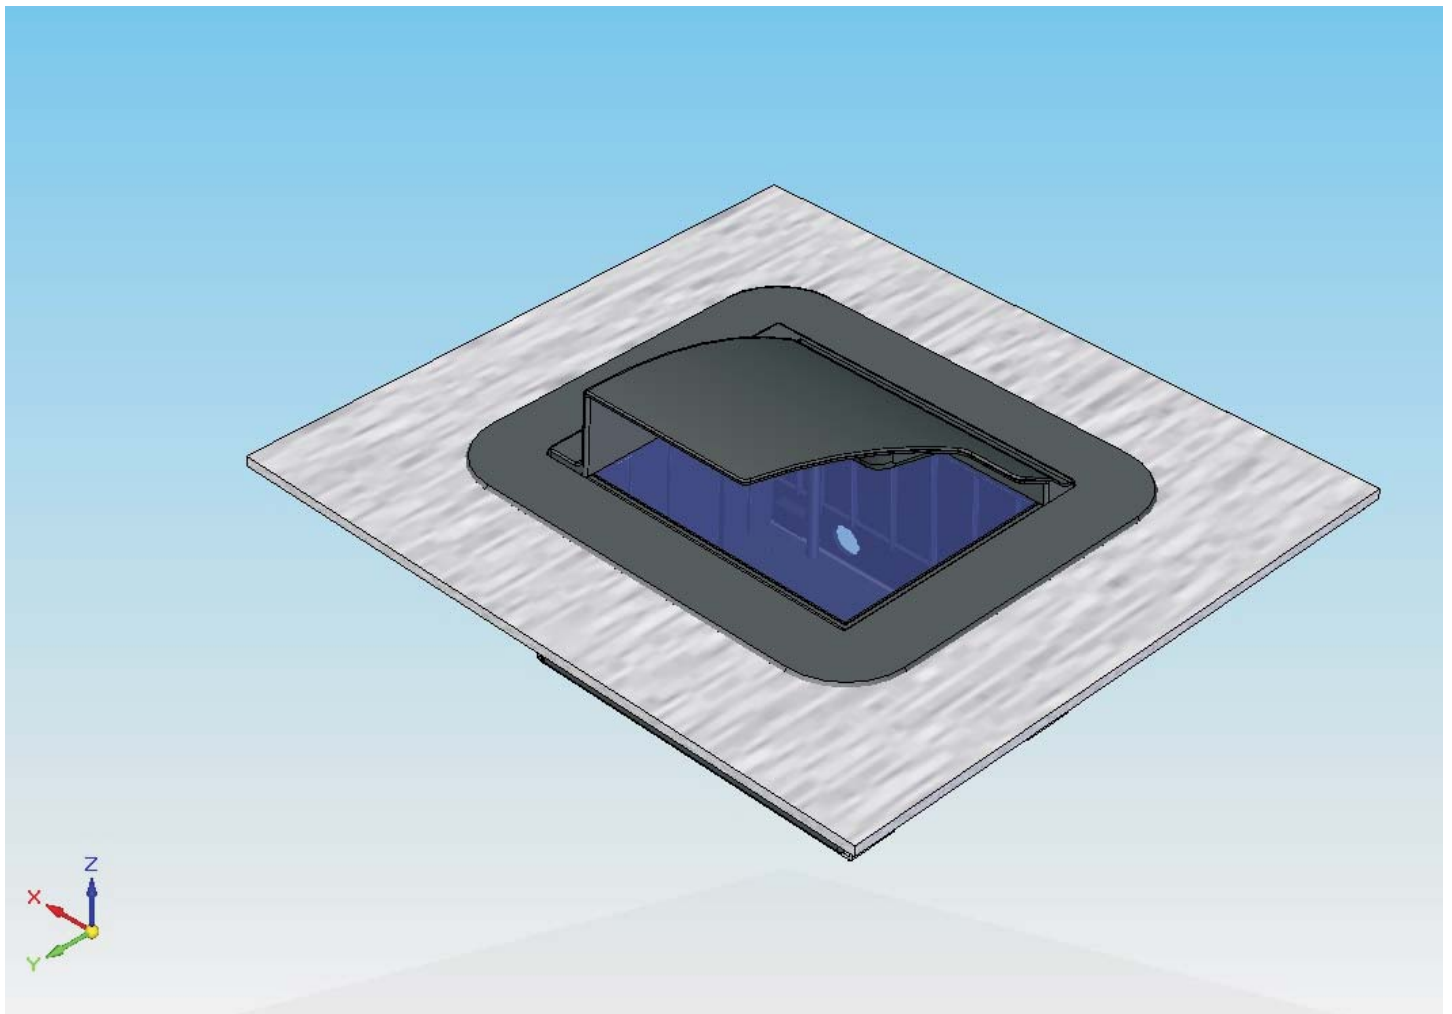

PRMc Table Frame

* PRMc readers with SmartCard feature may not possible to be integrated, please consult with ARH Support Team.

ARH Inc.

H-1126 Budapest, Királyhágó tér 8-9. Hungary
Phone: +36 1 201 9650 • Fax: +36 1 201 9651
www.arhungary.hu • E-mail: moreinfo@arhungary.hu