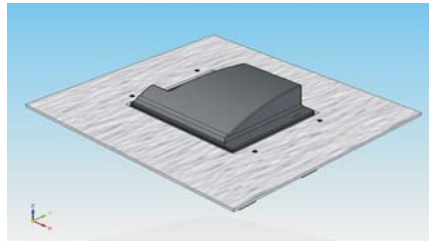

PRMc Table Frame

* PRMc readers with SmartCard feature may not possible to be integrated, please consult with ARH Support Team.

ARH Inc.

H-1126 Budapest, Királyhágó tér 8-9. Hungary
Phone: +36 1 201 9650 • Fax: +36 1 201 9651
www.arhungary.hu • E-mail: moreinfo@arhungary.hu