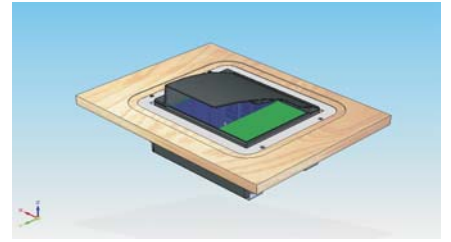

PRMc Table Frame

The Table Frame ensures firm and solid integration of every* PRMc devices into wooden table or alternatively in e-gates. The supported thickness of the table plate is up to 40mm.

** PRMc readers with SmartCard feature may not possible to be integrated, please consult with ARH Support Team.*