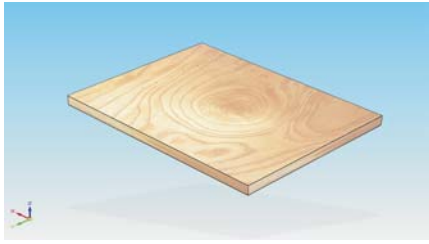

PRMc Table Frame

The Table Frame ensures firm and solid integration of every* PRMc devices into wooden table or alternatively in e-gates. The supported thickness of the table plate is up to 40mm.

** PRMc readers with SmartCard feature may not possible to be integrated, please consult with ARH Support Team.*