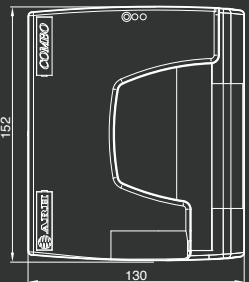

Active Scan Area	125 mm × 55 mm (4.92" × 2.17")
Illumination Sources	LED visible white, IR (B900)
Image Resolution	500 PPI
Provided Images	Visible, IR, OVD image, glare-free image
Image Formats	BMP, JPG, JPG2000 and PNG
Image Color Depth	24 bits/pixels [RGB, 8 bits/pixels (IR image)]

MECHANICAL AND OTHER DATA

Size (width × depth × height)	152 mm × 130 mm × 82 mm (5.98" × 5.12" × 3.23")
Weight	0.6 kg (1.32 lbs.)
Operating Temperature	5 °C to 45 °C (45 °F to 113 °F)
Operating Humidity	0-95 % (non-condensing)
Power supply	From USB with no external power supply is required
IP rate	IP53
Case	Sturdy ABS-PC plastic
Security	Kensington® security slot
Window glass	4 mm (0.16") tempered glass
Compliances	FCC, CE, WEEE, RoHS
Maintenance	No moving parts, maintenance-free operation
Warranty	12 months warranty, upgradeable