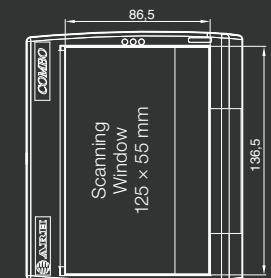

Active Scan Area	125 mm × 55 mm (4.92" × 2.17")
Illumination Sources	LED visible white, IR (B900)
Image Resolution	500 PPI
Provided Images	Visible, IR, OVD image, glare-free image
Image Formats	BMP, JPG, JPG2000 and PNG
Image Color Depth	24 bits/pixels [RGB, 8 bits/pixels (IR image)]

MECHANICAL AND OTHER DATA

Size (width × depth × height)	152 mm × 130 mm × 82 mm (5.98" × 5.12" × 3.23")
Weight	0.6 kg (1.32 lbs.)
Operating Temperature	5 °C to 45 °C (45 °F to 113 °F)
Operating Humidity	0-95 % (non-condensing)
Power supply	From USB with no external power supply is required
IP rate	IP53
Case	Sturdy ABS-PC plastic
Security	Kensington® security slot
Window glass	4 mm (0.16") tempered glass
Compliances	FCC, CE, WEEE, RoHS
Maintenance	No moving parts, maintenance-free operation
Warranty	12 months warranty, upgradeable