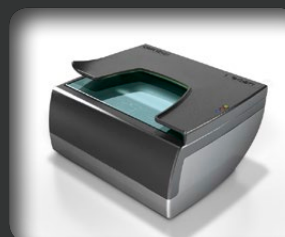

MECHANICAL AND OTHER DATA

Size (width × depth × height)	152 mm × 130 mm × 82 mm (5.98" × 5.12" × 3.23")
Weight	0.6 kg (1.32 lbs.)
Operating Temperature	5 °C to 45 °C (45 °F to 113 °F)
Operating Humidity	0-95 % (non-condensing)
Power supply	From USB with no external power supply is required
IP rate	IP53
Case	Sturdy ABS-PC plastic
Security	Kensington® security slot
Window glass	4 mm (0.16") tempered glass
Compliances	FCC, CE, WEEE, RoHS
Maintenance	No moving parts, maintenance-free operation
Warranty	12 months warranty, upgradeable